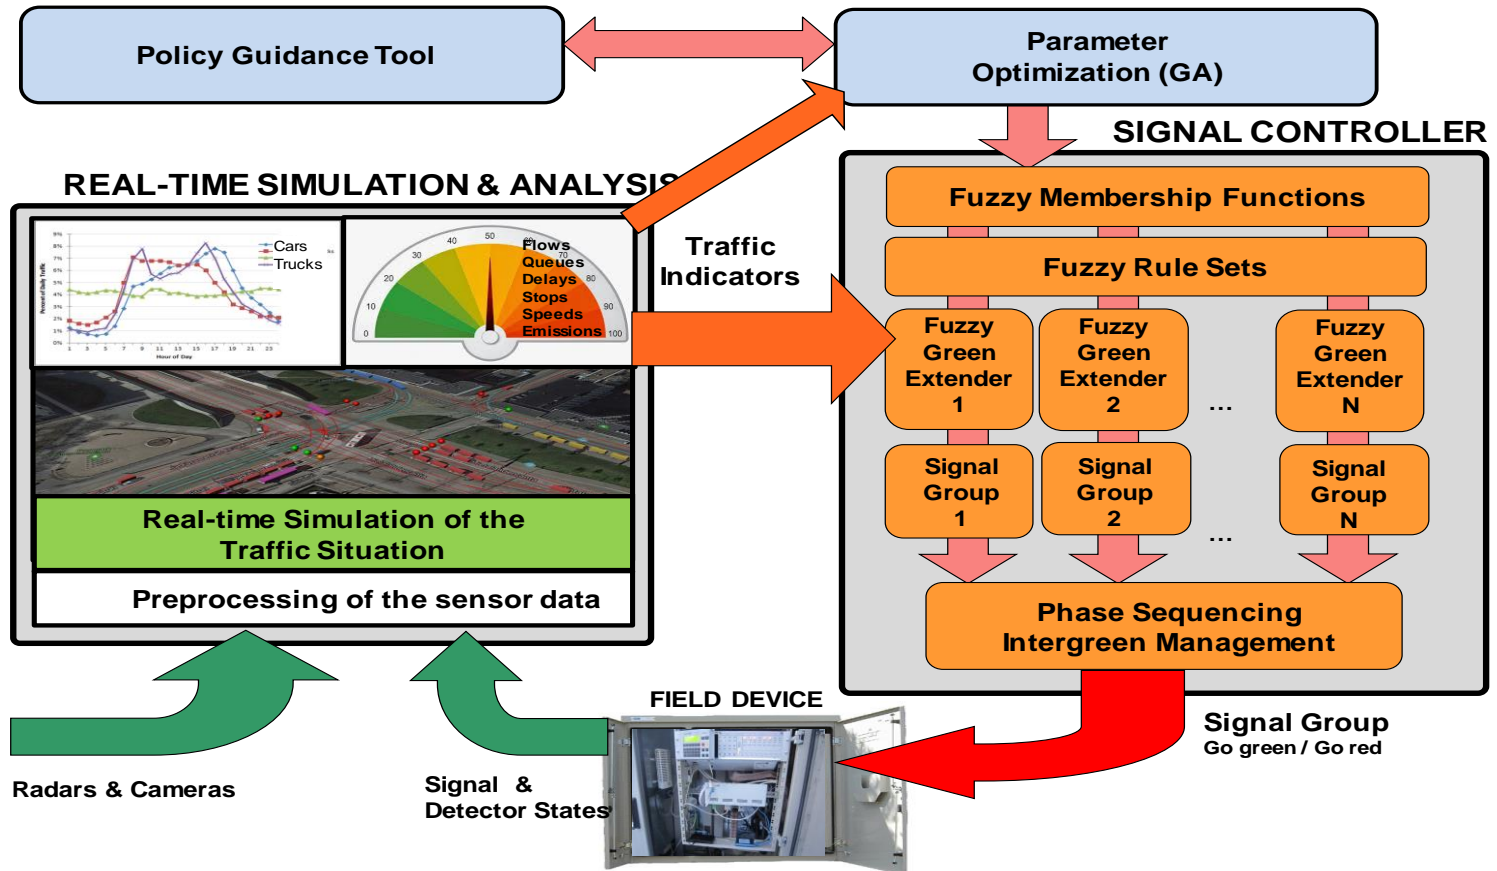

Open
API

4-5G IoT

Air quality
Emissions, Noise

Data from
Individual
Vehicles

Data from
Vehicle Groups
Sensor Unit:
Radar & Camera

Control of
Vehicle Groups

Control of
Individual
Vehicles

Alerts to
Pedestrians
& bikers

Aalto University
School of Engineering

Phase 1

Phase 2

Phase 3

Iisakki Kosonen & Aalto Smart Mobility Team

Sensor Arrangements

One sensor station
Per approach

Air Quality
& Emissions

The Jätkäsaari Mobility Lab

Smart Junction Platform

Simple Outline of the Dashboard

Ford Smart Mobility (C'MON)

- Funded by Henry Ford Foundation (HFF)
 - 3 PhD Candidates / working 4 years in the Aalto University
 - Instrumented & connected car for research purposes
- Closely related topic to the smart junction
 - The connected car could interact with the smart junction

Kari Tammi
Claudio Roncoli
Milos Mladenovic

Intelligent Traffic Signal Control

Research Topics at Aalto University

- **Policy-driven traffic control optimization**
 - Tuomas Toivio
- **Platoon recognition and optimization**
 - Kirsti Mäenpää
- **Passenger flow based optimization**
 - Roozbeh Mohammadi
- **X-Ray vision (seeing behind the corners)**
 - Risto J. Ojala