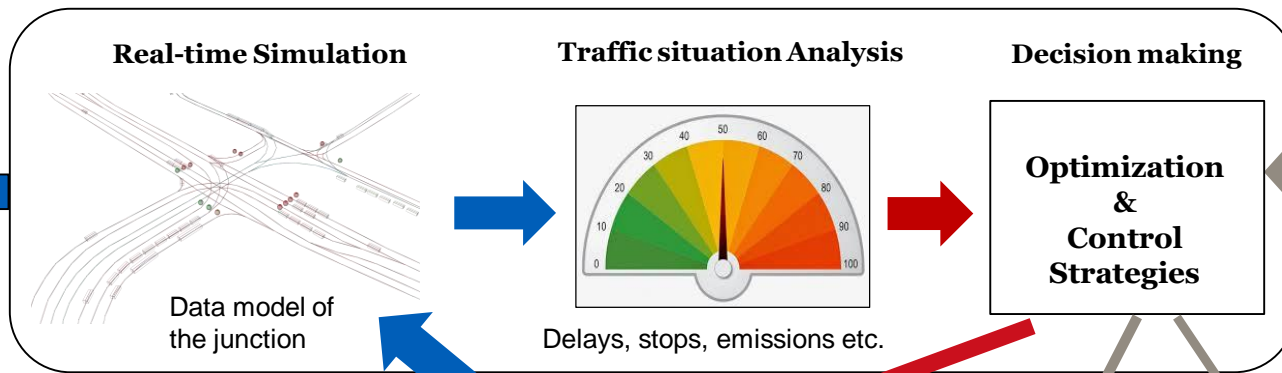

Aalto University
School of Engineering

Smart Junction

*Opening of the
Jätkäsaari Smart Mobility Lab
1.11.2019*

Aalto University
Conveqs Oy

Aalto Smart Mobility Team

Smart Junction

@Jätkäsaari Smart Mobility Lab

Open
API

4-5G IoT

Air quality
Emissions, Noise

Data from
Individual
Vehicles

Data from
Vehicle Groups
Sensor Unit:
Radar & Camera

Control of
Vehicle Groups

Control of
Individual
Vehicles

Alerts to
Pedestrians
& bikers

Aalto University
School of Engineering

Phase 1

Phase 2

Phase 3

Iisakki Kosonen & Aalto Smart Mobility Team

Sensor Arrangements

One sensor station
Per approach

Air Quality
& Emissions

Kari Tammi
Claudio Roncoli
Milos Mladenovic

Intelligent Traffic Signal Control

Research Topics at Aalto University

- **Policy-driven traffic control optimization**
 - Tuomas Toivio
- **Platoon recognition and optimization**
 - Kirsti Mäenpää
- **Passenger flow based optimization**
 - Roozbeh Mohammadi
- **X-Ray vision (seeing behind the corners)**
 - Risto J. Ojala