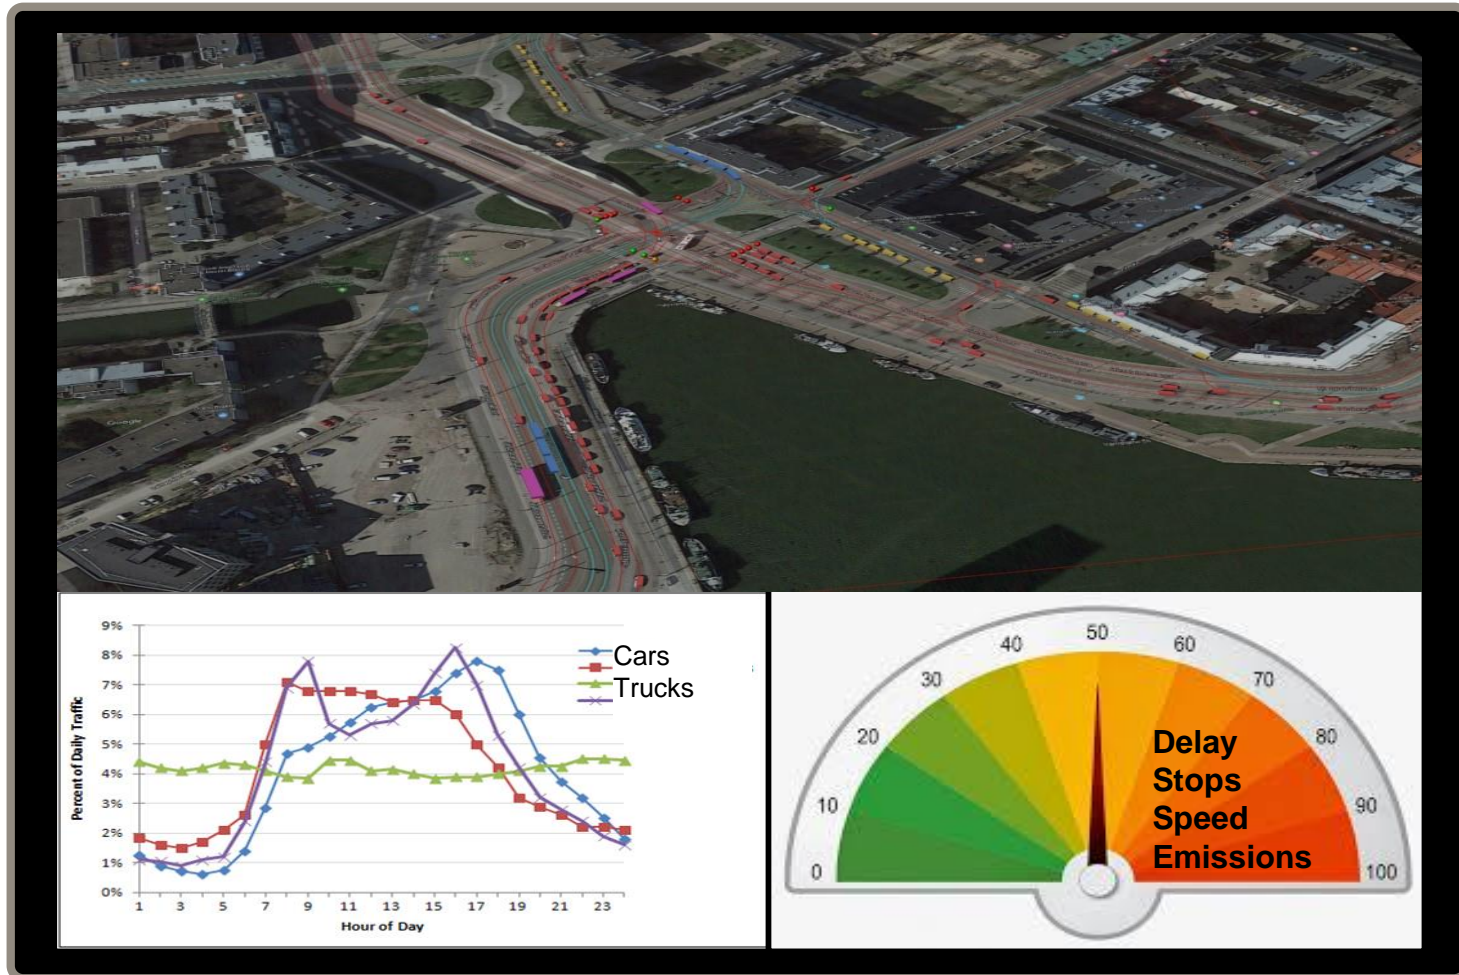

Open
API

4-5G IoT

Air quality
Emissions, Noise

Data from
Individual
Vehicles

Data from
Vehicle Groups
Sensor Unit:
Radar & Camera

Control of
Vehicle Groups

Control of
Individual
Vehicles

Alerts to
Pedestrians
& bikers

Aalto University
School of Engineering

Phase 1

Phase 2

Phase 3

Iisakki Kosonen & Aalto Smart Mobility Team

Sensor Arrangements

One sensor station
Per approach

Air Quality
& Emissions

The Jätkäsaari Mobility Lab

Smart Junction Platform

Simple Outline of the Dashboard

Ford Smart Mobility (C'MON)

- Funded by Henry Ford Foundation (HFF)
 - 3 PhD Candidates / working 4 years in the Aalto University
 - Instrumented & connected car for research purposes
- Closely related topic to the smart junction
 - The connected car could interact with the smart junction

Kari Tammi
Claudio Roncoli
Milos Mladenovic

Intelligent Traffic Signal Control

Research Topics at Aalto University

- **Policy-driven traffic control optimization**
 - Tuomas Toivio
- **Platoon recognition and optimization**
 - Kirsti Mäenpää
- **Passenger flow based optimization**
 - Roozbeh Mohammadi
- **X-Ray vision (seeing behind the corners)**
 - Risto J. Ojala