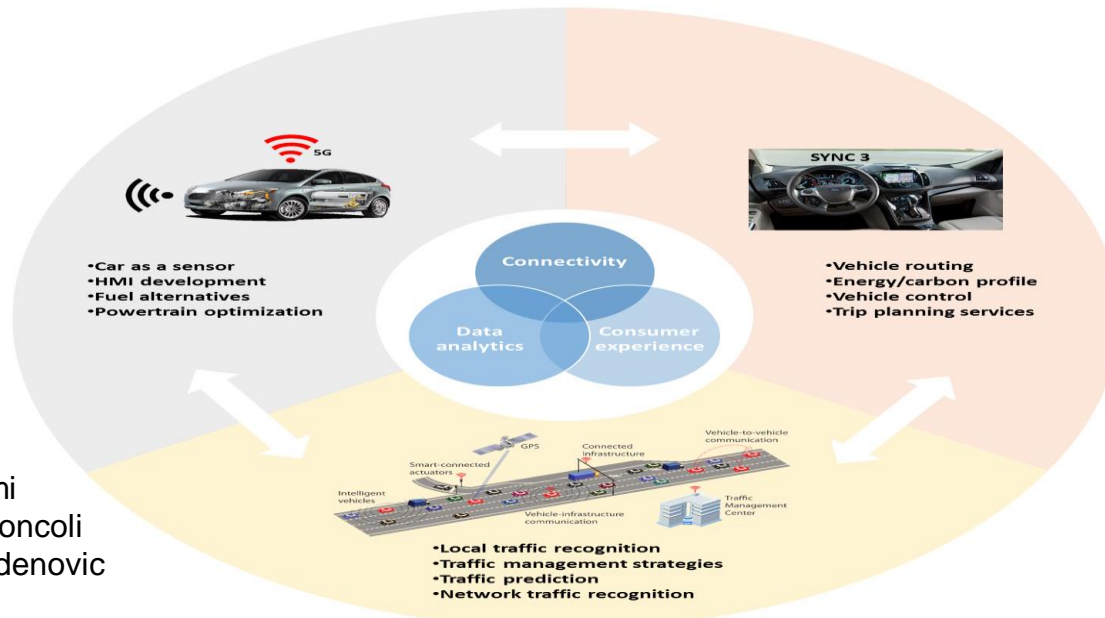

Open
API

4-5G IoT

Air quality
Emissions, Noise

Data from
Individual
Vehicles

Data from
Vehicle Groups
Sensor Unit:
Radar & Camera

Control of
Vehicle Groups

Control of
Individual
Vehicles

Alerts to
Pedestrians
& bikers

Aalto University
School of Engineering

Phase 1

Phase 2

Phase 3

Iisakki Kosonen & Aalto Smart Mobility Team

Sensor Arrangements

One sensor station
Per approach

Air Quality
& Emissions

The Jätkäsaari Mobility Lab

Smart Junction Platform

Simple Outline of the Dashboard

Ford Smart Mobility (C'MON)

- Funded by Henry Ford Foundation (HFF)
 - 3 PhD Candidates / working 4 years in the Aalto University
 - Instrumented & connected car for research purposes
- Closely related topic to the smart junction
 - The connected car could interact with the smart junction

Kari Tammi
Claudio Roncoli
Milos Mladenovic

Intelligent Traffic Signal Control

Research Topics at Aalto University

- **Policy-driven traffic control optimization**
 - Tuomas Toivio
- **Platoon recognition and optimization**
 - Kirsti Mäenpää
- **Passenger flow based optimization**
 - Roozbeh Mohammadi
- **X-Ray vision (seeing behind the corners)**
 - Risto J. Ojala