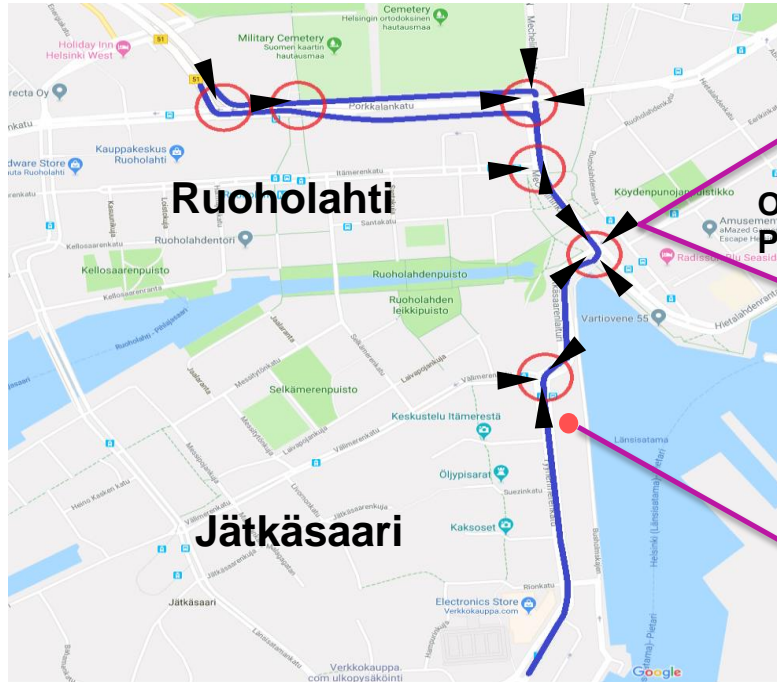

Open
API

4-5G IoT

Air quality
Emissions, Noise

Data from
Individual
Vehicles

Data from
Vehicle Groups
Sensor Unit:
Radar & Camera

Control of
Vehicle Groups

Control of
Individual
Vehicles

Alerts to
Pedestrians
& bikers

Aalto University
School of Engineering

Phase 1

Phase 2

Phase 3

Iisakki Kosonen & Aalto Smart Mobility Team

Sensor Arrangements

One sensor station
Per approach

Air Quality
& Emissions