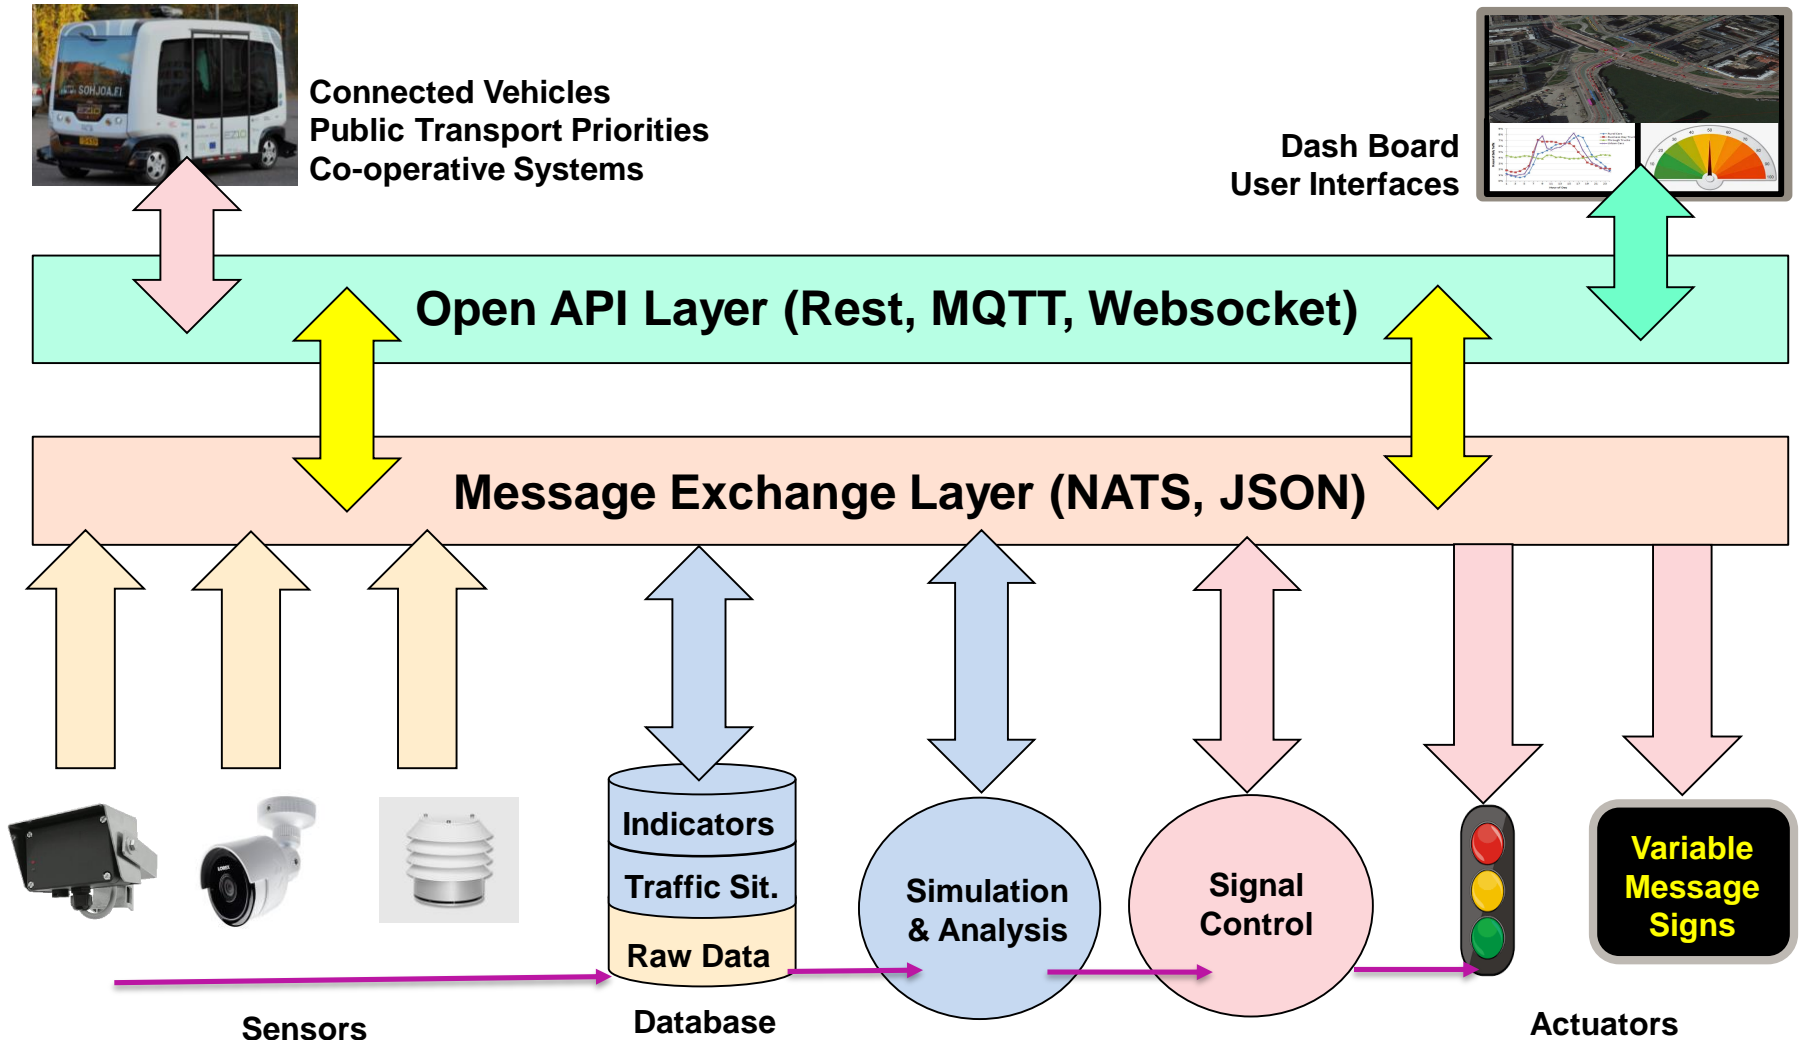

Open
API

4-5G IoT

Air quality
Emissions, Noise

Data from
Individual
Vehicles

Data from
Vehicle Groups
Sensor Unit:
Radar & Camera

Control of
Vehicle Groups

Control of
Individual
Vehicles

Alerts to
Pedestrians
& bikers

Aalto University
School of Engineering

Phase 1

Phase 2

Phase 3

Iisakki Kosonen & Aalto Smart Mobility Team

Sensor Arrangements

One sensor station
Per approach

Air Quality
& Emissions

The Jätkäsaari Mobility Lab

Smart Junction Platform

Simple Outline of the Dashboard

Ford Smart Mobility (C'MON)

- Funded by Henry Ford Foundation (HFF)
 - 3 PhD Candidates / working 4 years in the Aalto University
 - Instrumented & connected car for research purposes
- Closely related topic to the smart junction
 - The connected car could interact with the smart junction

Kari Tammi
Claudio Roncoli
Milos Mladenovic

Intelligent Traffic Signal Control

Research Topics at Aalto University

- **Policy-driven traffic control optimization**
 - Tuomas Toivio
- **Platoon recognition and optimization**
 - Kirsti Mäenpää
- **Passenger flow based optimization**
 - Roozbeh Mohammadi
- **X-Ray vision (seeing behind the corners)**
 - Risto J. Ojala